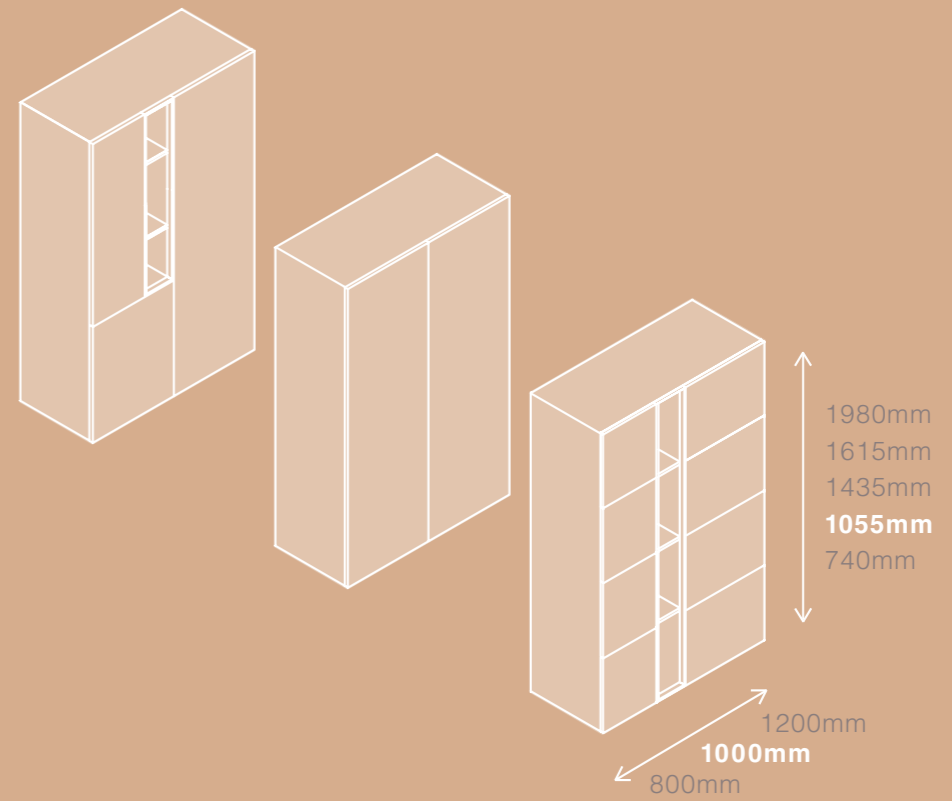

21

150mm

330mm

CURVED SHELF

CHANGE THE **DISTANCE**
BETWEEN THE **SHELVES**

Exterior screen is an options

Wall screen to control the noise and embellish your space

Shelves with soft screens
Width options: 1475 or 875mm

MO BILI TY

Easy to move anywhere

Clothes hanger

Electrification

Dimensions
W 790 x D 790 x H 1660 mm

ECO ENRICHES
WITH A **NEW**
APPROACH
TO THE **TRADITIONAL**
STORAGE

THE **SIMPLICITY** AND **DISTINCTION**
OF THE SOLUTION

SEVERAL POSSIBILITIES

THESE CABINETS PRESENT THE
SAME EXTERNAL SHAPE
WITH A *TWIST INSIDE*

Allows to be decorative

Different users in the same volume

Detail with optional finishes
Wood or lacquered

CHOOSE
HEIGHT AND
 THE **WIDTH**