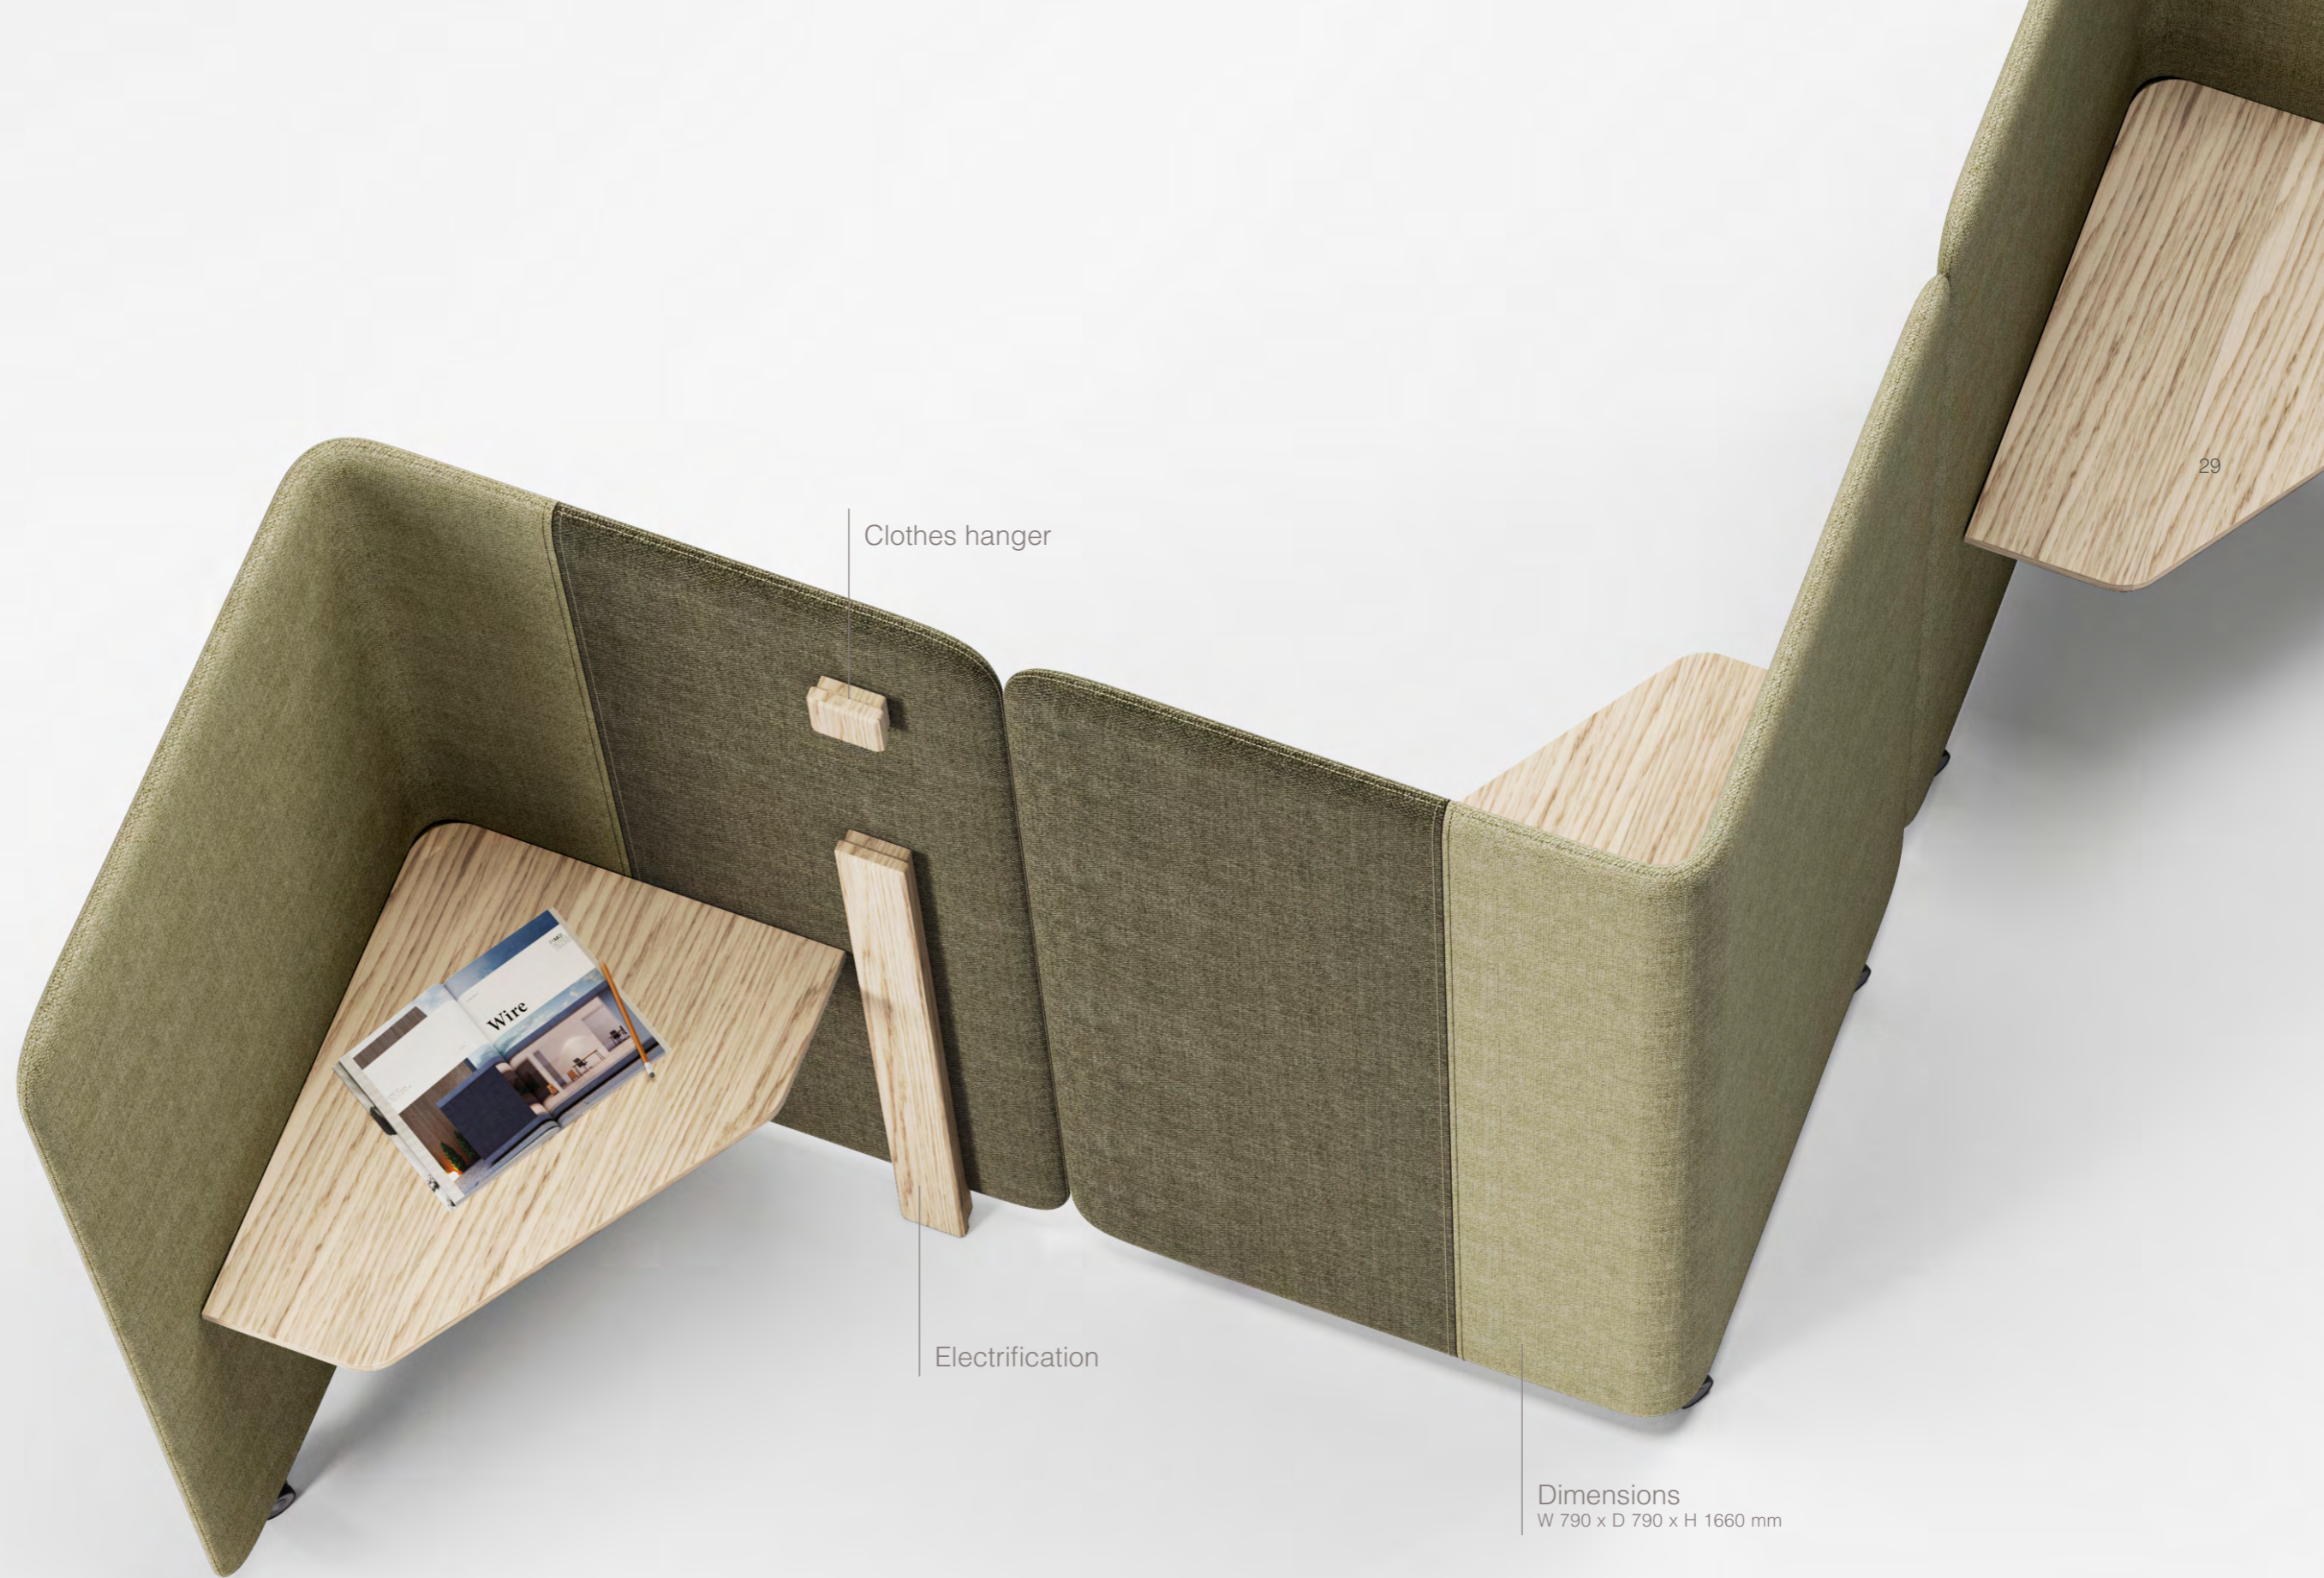

Clothes hanger

Electrification

Dimensions
W 790 x D 790 x H 1660 mm