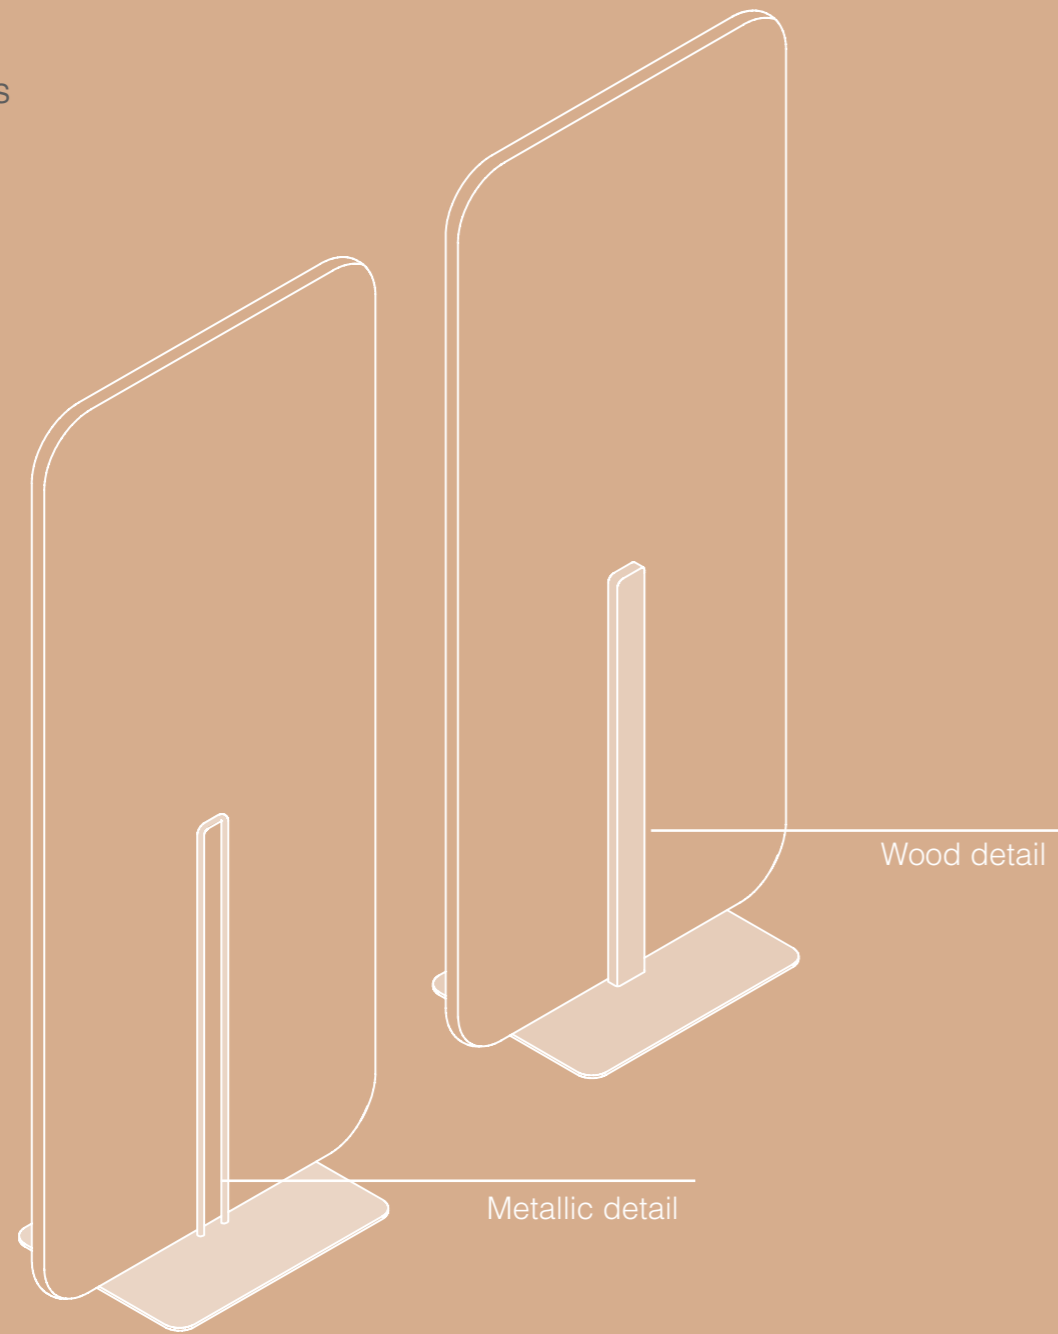

21

150mm

330mm

CURVED SHELF

CHANGE THE **DISTANCE**
BETWEEN THE **SHELVES**

Exterior screen is an options

Wall screen to control the noise and embellish your space

Shelves with soft screens
Width options: 1475 or 875mm