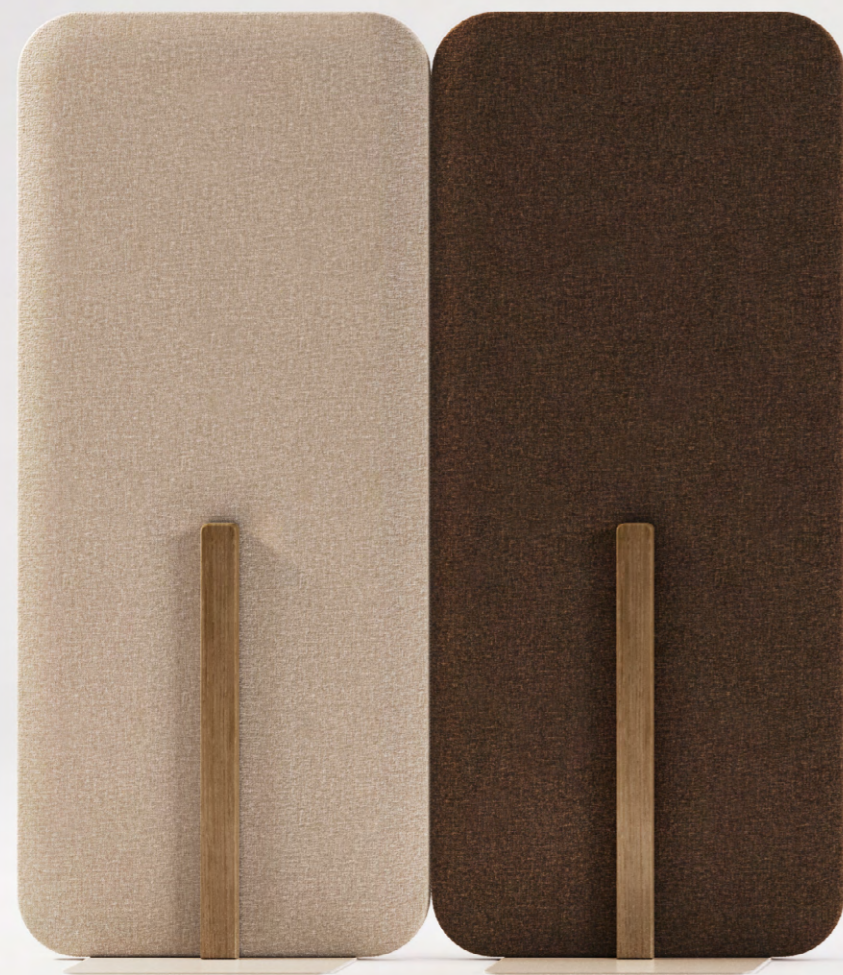

21

150mm

330mm

CURVED SHELF

CHANGE THE **DISTANCE**
BETWEEN THE **SHELVES**

Exterior screen is an options

Wall screen to control the noise and embellish your space

Shelves with soft screens
Width options: 1475 or 875mm