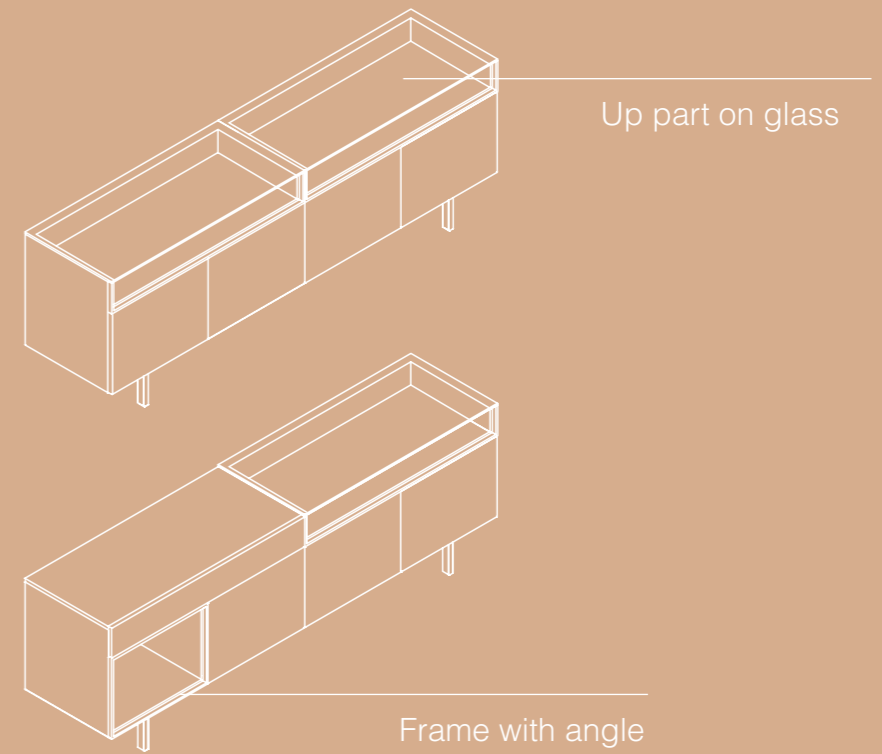

SEVERAL POSSIBILITIES

THESE CABINETS PRESENT THE
SAME EXTERNAL SHAPE
WITH A *TWIST INSIDE*

Allows to be decorative

Different users in the same volume

Detail with optional finishes
Wood or lacquered

CHOOSE
HEIGHT AND
 THE **WIDTH**

Wood detail
Frame with 90°

Wood detail
Frame with angle

MAKE THE
DIFFERENCE
WITH ECO COLLECTION

ALLOWS TO BE
PLAYFUL
AND BRINGS
FLEXIBILITY TO OFFICE

SPECIAL DETAIL

Metallic structure

Wood detail on leg

ECO SENSES