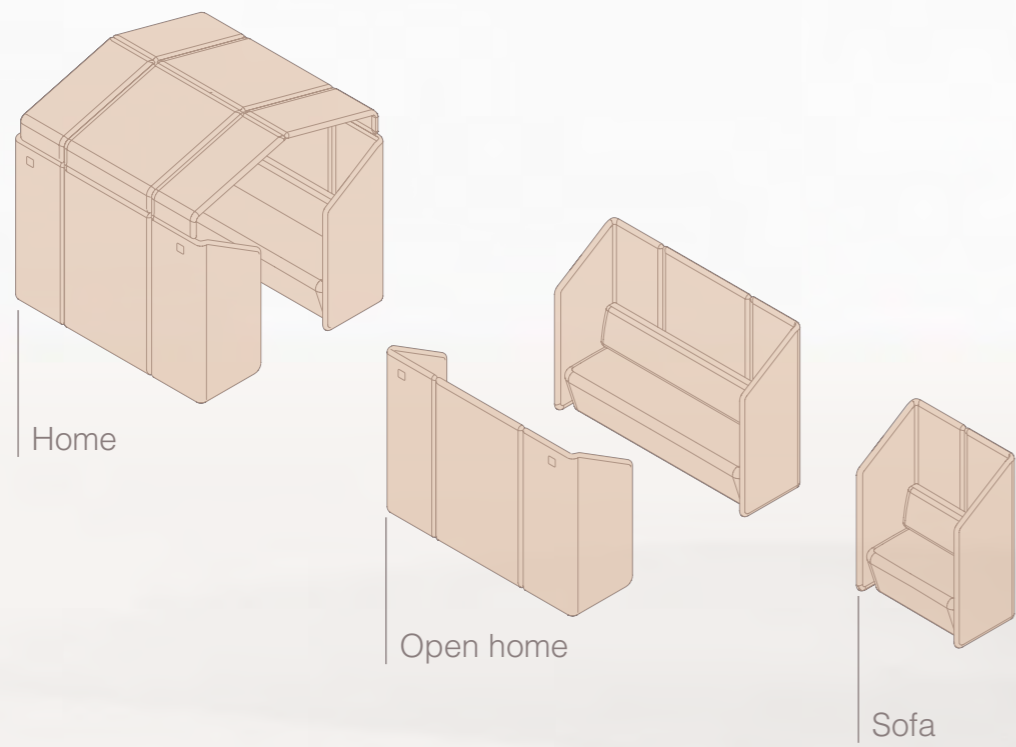

21

150mm

330mm

CURVED SHELF

CHANGE THE **DISTANCE**
BETWEEN THE **SHELVES**

Exterior screen is an options

Wall screen to control the noise and embellish your space

Shelves with soft screens
Width options: 1475 or 875mm

MO BILI TY

Easy to move anywhere

Clothes hanger

Electrification

Dimensions
W 790 x D 790 x H 1660 mm

ECO ENRICHES
WITH A **NEW**
APPROACH
TO THE **TRADITIONAL**
STORAGE

THE **SIMPLICITY** AND **DISTINCTION**
OF THE SOLUTION

SEVERAL POSSIBILITIES

THESE CABINETS PRESENT THE
SAME EXTERNAL SHAPE
WITH A *TWIST INSIDE*

Allows to be decorative

Different users in the same volume

Detail with optional finishes
Wood or lacquered

CHOOSE
HEIGHT AND
 THE **WIDTH**