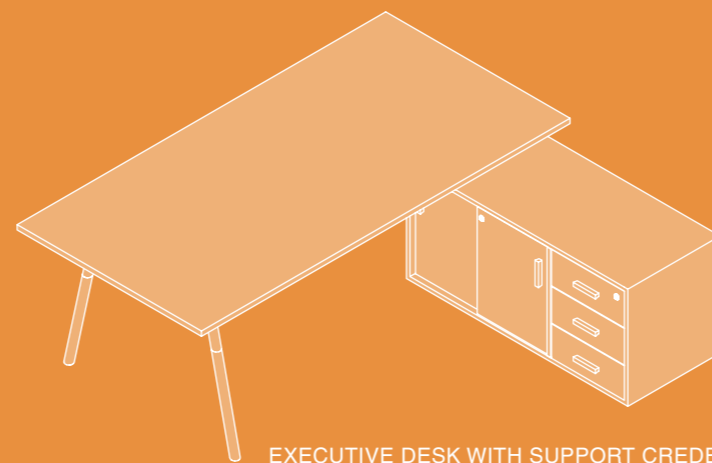

MULTI-PURPOSE DESK

DESK

DESK EXTENSION

DESK WITH LIFT ELEVATION SYSTEM

ARTFULLY
CRAFTED
DRIVEN BY
ECONOMIC
THINKING

DESK - 1600 x 800 x 740 MM

K2 effortlessly
ADAPTS TO MEET
your unique
REQUIREMENTS

DESK 1800 x 700 x 740 MM

TERMINAL BENCH

FLEXIBILITY
and **COMFORT**
for your **DAILY TASKS**

Increase your wellbeing and encourage posture changes throughout the workday. Choose - Electric or Gas system.

BENCH WITH LIFT ELEVATION SYSTEM
1800 x 1600 x 740 / 1160 MM

BENCH WITH FRONTAL SCREEN
2000 x 1400 x 740 MM

UNIQUE PERSONALITY EXECUTIVE DESK

EXECUTIVE DESK WITH SUPPORT CREDENZA

EXECUTIVE DESK WITH SUPPORT CREDENZA
2200 x 1850 x 740 MM

THE **WOOD** DETAILS *INFUSE*
EXECUTIVE ROOMS WITH AN
INVITING **ATMOSPHERE** AND A
TOUCH OF NATURAL ELEGANCE