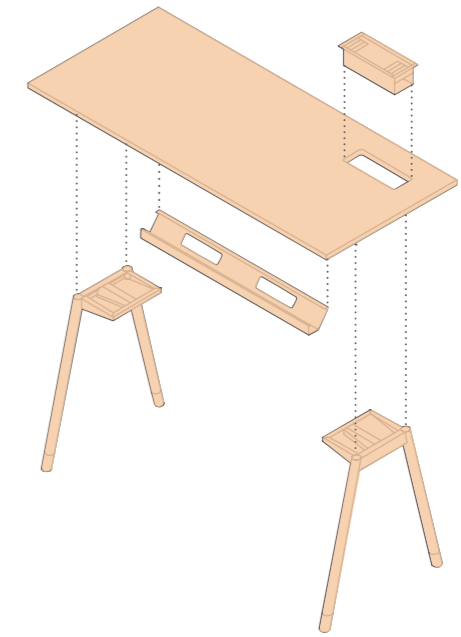

MULTI-PURPOSE DESK

DESK

DESK EXTENSION

DESK WITH LIFT ELEVATION SYSTEM

ARTFULLY
CRAFTED
DRIVEN BY
ECONOMIC
THINKING

DESK - 1600 x 800 x 740 MM

K2 effortlessly
ADAPTS TO MEET
your unique
REQUIREMENTS

DESK 1800 x 700 x 740 MM

FOR YOUR **BENCH** AND **WORKSTATION** CHOOSE ONE TYPE LEGS

A LEGS

U LEGS

DIFFERENT NEEDS SEVERAL SOLUTIONS BENCHwith

BENCH

LIFT ELEVATION SYSTEM

INITIAL BENCH

INTERMEDIATE BENCH