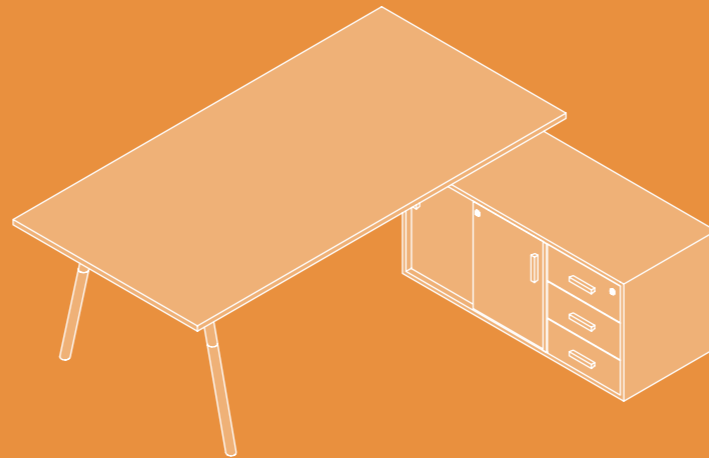

K2 EXECUTIVE DESK

46

47

W 2000 / 2200 / 2400 x D 1800 x H 740 mm

EXECUTIVE DESK WITH SUPPORT CREDENZA
POSTE DIRECTION AVEC CRÉDENCE SUPPORT
PUESTO DIRECCIÓN CON APARADOR SOPORTE
POSTO DIRECIONAL COM APARADOR DE SUPORTE