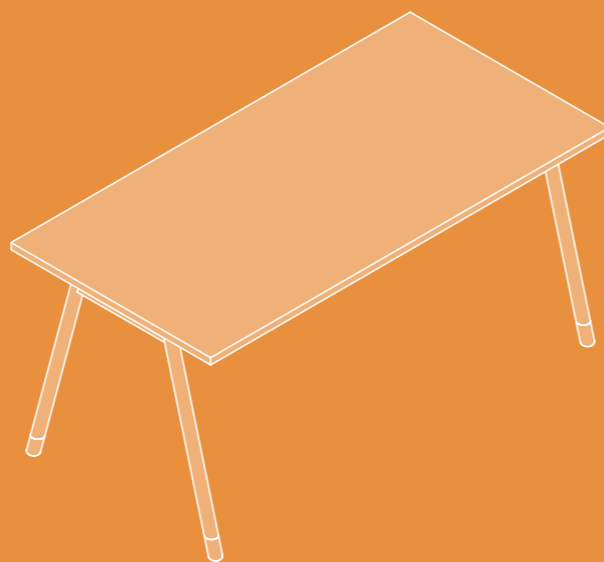

SQUARE MEETING TABLE

WELL-BEING *THROUGH*
PHYSICAL, COGNITIVE AND
EMOTIONAL ERGONOMICS

MEETING TABLE ELLIPTICAL BOAT SHAPE 1200 MM
3200 x 1200 x 740 MM

FOLLOWS THE AESTHETIC OF MINIMALISM

SQUARE MEETING TABLE
800 x 800 x 740 MM
ROUND MEETING TABLE
Ø800 X 740 MM

HIGH AUXILIARY TABLE
1400 x 800 x 1055 MM

STIMULATES GROUP
INTERACTIONS AND EMPOWERS
INDIVIDUAL PRODUCTIVITY

HIGH AUXILIARY TABLE - 1400 x 800 x 1055 MM
ROUND MEETING TABLE - Ø1200 x 740 MM

K2 LEGS

36

37

A LEGS