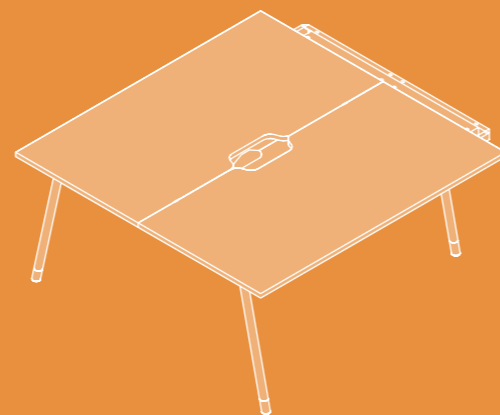

W 800 / 1000 / 1200 x D 600 x H 740 mm

DESK EXTENSION
RETOUR
ALA
ALONGA

K2 BENCH

40

W 1200 / 1400 / 1600 / 1800 / 2000
x D 1200 / 1400 / 1600 x H 740mm

BENCH

W 1200 / 1400 / 1600 / 1800 / 2000
x D 1200 / 1400 / 1600 x H 740mm

INITIAL BENCH
BENCH INITIAL
BENCH INICIAL

W 1200 / 1400 / 1600 / 1800 / 2000
x D 1200 / 1400 / 1600 x H 740mm

INTERMEDIATE BENCH
BENCH CONTINUATION
BENCH CONTINUACIÓN
BENCH CONTINUAÇÃO

W 1200 / 1400 / 1600 / 1800 / 2000
x D 1200 / 1400 / 1600 x H 740mm