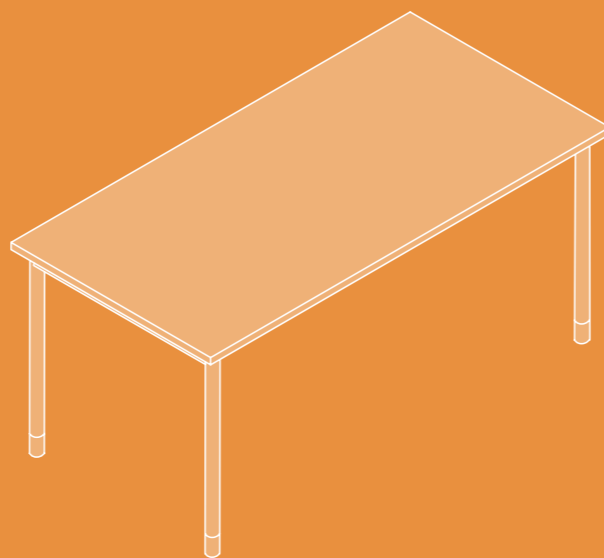

SQUARE MEETING TABLE

WELL-BEING *THROUGH*
PHYSICAL, COGNITIVE AND
EMOTIONAL ERGONOMICS

MEETING TABLE ELLIPTICAL BOAT SHAPE 1200 MM
3200 x 1200 x 740 MM

FOLLOWS THE AESTHETIC OF MINIMALISM

SQUARE MEETING TABLE
800 x 800 x 740 MM
ROUND MEETING TABLE
Ø800 X 740 MM

HIGH AUXILIARY TABLE
1400 x 800 x 1055 MM

STIMULATES GROUP
INTERACTIONS AND EMPOWERS
INDIVIDUAL PRODUCTIVITY

HIGH AUXILIARY TABLE - 1400 x 800 x 1055 MM
ROUND MEETING TABLE - Ø1200 x 740 MM

K2 LEGS

36

37

A LEGS