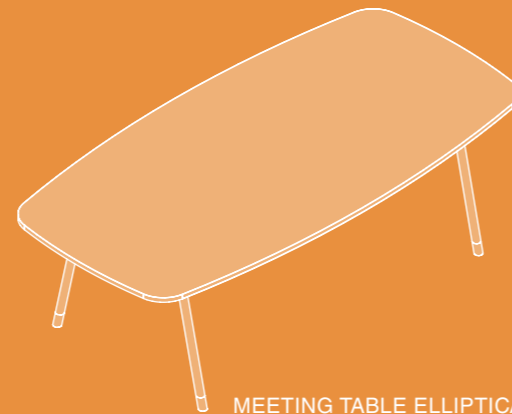

EXECUTIVE DESK WITH SUPPORT CREDENZA
2200 x 1850 x 740 MM

VERSATILE MEETING table

HIGH AUXILARY TABLE

MEETING TABLE ELLIPTICAL BOAT SHAPE 1500 MM

MEETING TABLE ELLIPTICAL BOAT SHAPE 1200 MM

ROUND MEETING TABLE

SQUARE MEETING TABLE

WELL-BEING *THROUGH*
PHYSICAL, COGNITIVE AND
EMOTIONAL ERGONOMICS

MEETING TABLE ELLIPTICAL BOAT SHAPE 1200 MM
3200 x 1200 x 740 MM

FOLLOWS THE AESTHETIC OF MINIMALISM

SQUARE MEETING TABLE
800 x 800 x 740 MM
ROUND MEETING TABLE
Ø800 X 740 MM

HIGH AUXILIARY TABLE
1400 x 800 x 1055 MM

STIMULATES GROUP
INTERACTIONS AND EMPOWERS
INDIVIDUAL PRODUCTIVITY

HIGH AUXILIARY TABLE - 1400 x 800 x 1055 MM
ROUND MEETING TABLE - Ø1200 x 740 MM

K2 LEGS

36

37

A LEGS