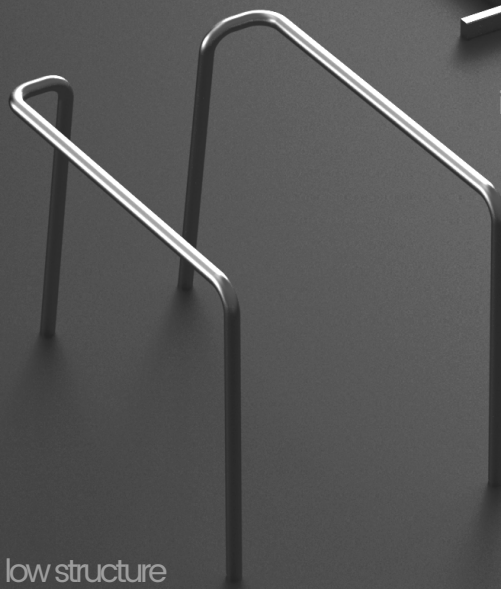

swing

swing

with armrest

low structure

sled frame

swing

upholstered shell

swing

# swing

Inside the upholstery,  
there is a plywood  
shell that can be also  
exposed with  
independent and  
overlapping  
upholstered cushions.

swing

swing

swing

high structure

base 3 seats

base 2 seats

individual base

low structure

swing

option with table

swing

tall table

low table

option with table

swing

table Ø 250 mm

turning table

swing

570 mm

550 mm

760 mm

1100 mm