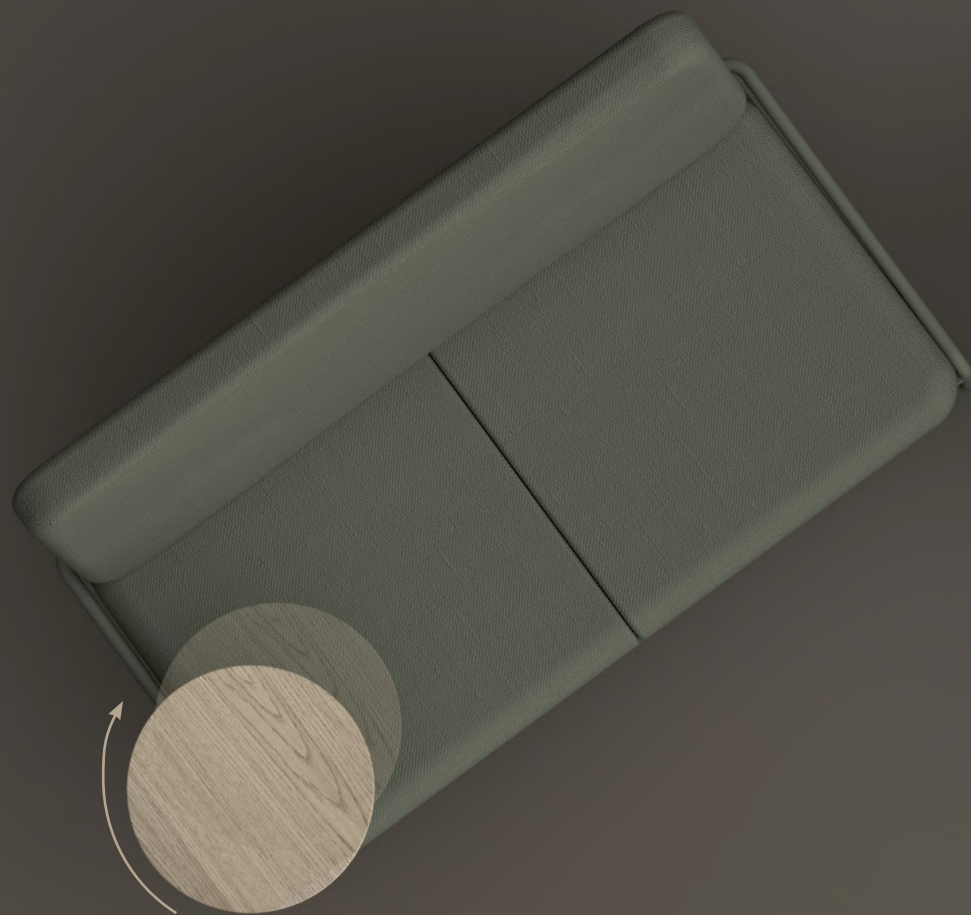

swing

swing

with armrest

low structure

sled frame

swing

upholstered shell

swing

# swing

Inside the upholstery,  
there is a plywood  
shell that can be also  
exposed with  
independent and  
overlapping  
upholstered cushions.

swing

swing

swing

high structure

base 3 seats

base 2 seats

individual base

low structure

swing

option with table

swing

tall table

low table

option with table

swing

table Ø 250 mm

turning table

swing

570 mm

550 mm

760 mm

1100 mm