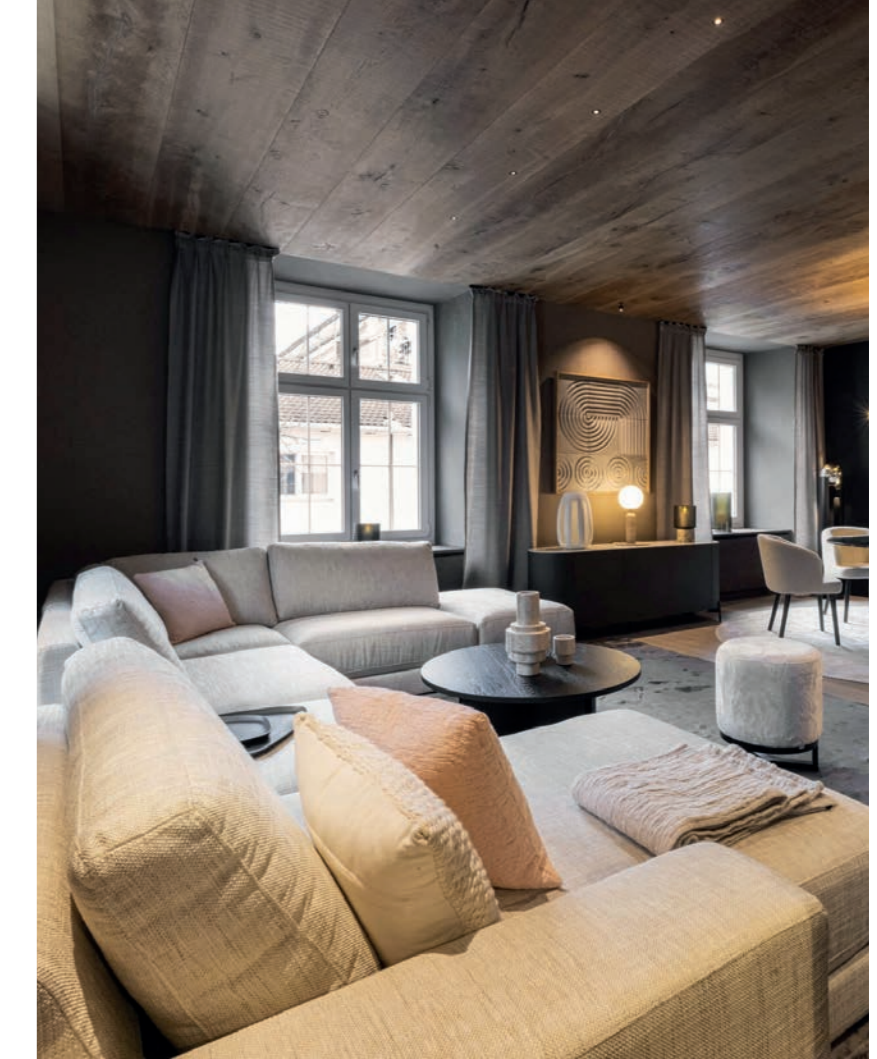

PROJECT REFERENCES

A finished project says more than a thousand words. Discover our Dôme Deco projects around the globe to see how our cosmopolitan lifestyle is translated into refined interiors. We can unburden you in the

process behind an interior project by offering a complete interior collection but also the expertise of our team in the shape of 2D and 3D plans, renders, mood boards and so on.

01 | TERHILLS HOTEL BY NACHTRAVEN

The imposing baroque architecture and symmetrical garden showcase the richness of the coal mining past by surprising you with artfully clipped hedges and the clatter of a fountain. Immense shaft trestles next to Terhills Hotel recall the work that was done underground here. These historical details combine beautifully with the modern, luxurious décor of the hotel rooms.

02 | ALIVA DESIGN NETWORK

A feeling for spaciousness. Design that goes beyond the visual. A sensory interplay of colors, shapes, textures and surfaces. To be experienced with all the senses. That was the goal of Aliva Design Network, achieved with Dôme Deco as a partner.