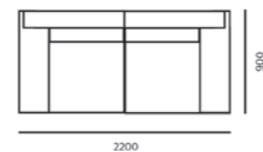

LUGANO sofa 220
LUG220

TECHNICAL SPECIFICATIONS LUGANO MODULAR SOFA + modules

Structural frame: beech wood
Content of seat cushion: HR foam 30kg/m3, Nosag springs
Content of back rest cushion: HR foam 30kg/m3