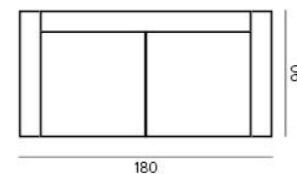

TECHNICAL SHEETS sofas

TECHNICAL SPECIFICATIONS DAKOTA SOFA

Structural frame: beech, clipboard, wavy spring
Content of seat cushion: foam T30, thickness 16 cm
Content of back rest cushion: granulate + silicone ball
Content of pillows: silicone ball

DAKOTA sofa 180
DAK180

TECHNICAL SPECIFICATIONS LAGOS SLEEPING SOFA

Frame material: beech wood, pine wood, furniture board, fiberboard frame
Leg type: beech wood
Fabric composition: 100% polyester
Springs/belts: upholstery belts
Sew type: various including viping
Seat filling: sleeping function sedaflex 140/10M soam T2838
Back filling: upholstery belts foam T2538 beech wood