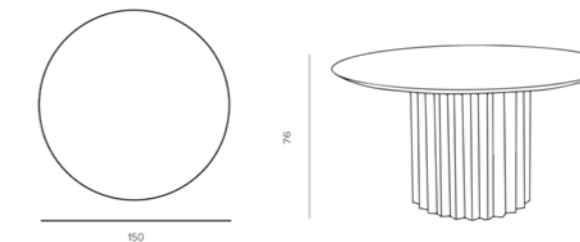

RAVENNA dining table *ta1-w3*