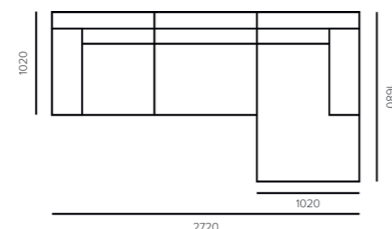

BASEL left corner sofa
so5-t1