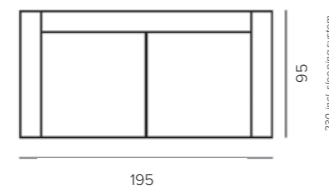

LAGOS sleeping sofa
LAG195

TECHNICAL SPECIFICATIONS LUGANO SOFA

Structural frame: beech wood
Content of seat cushion: HR foam 30kg/m3, Nosag springs
Content of back rest cushion: HR foam 30kg/m3