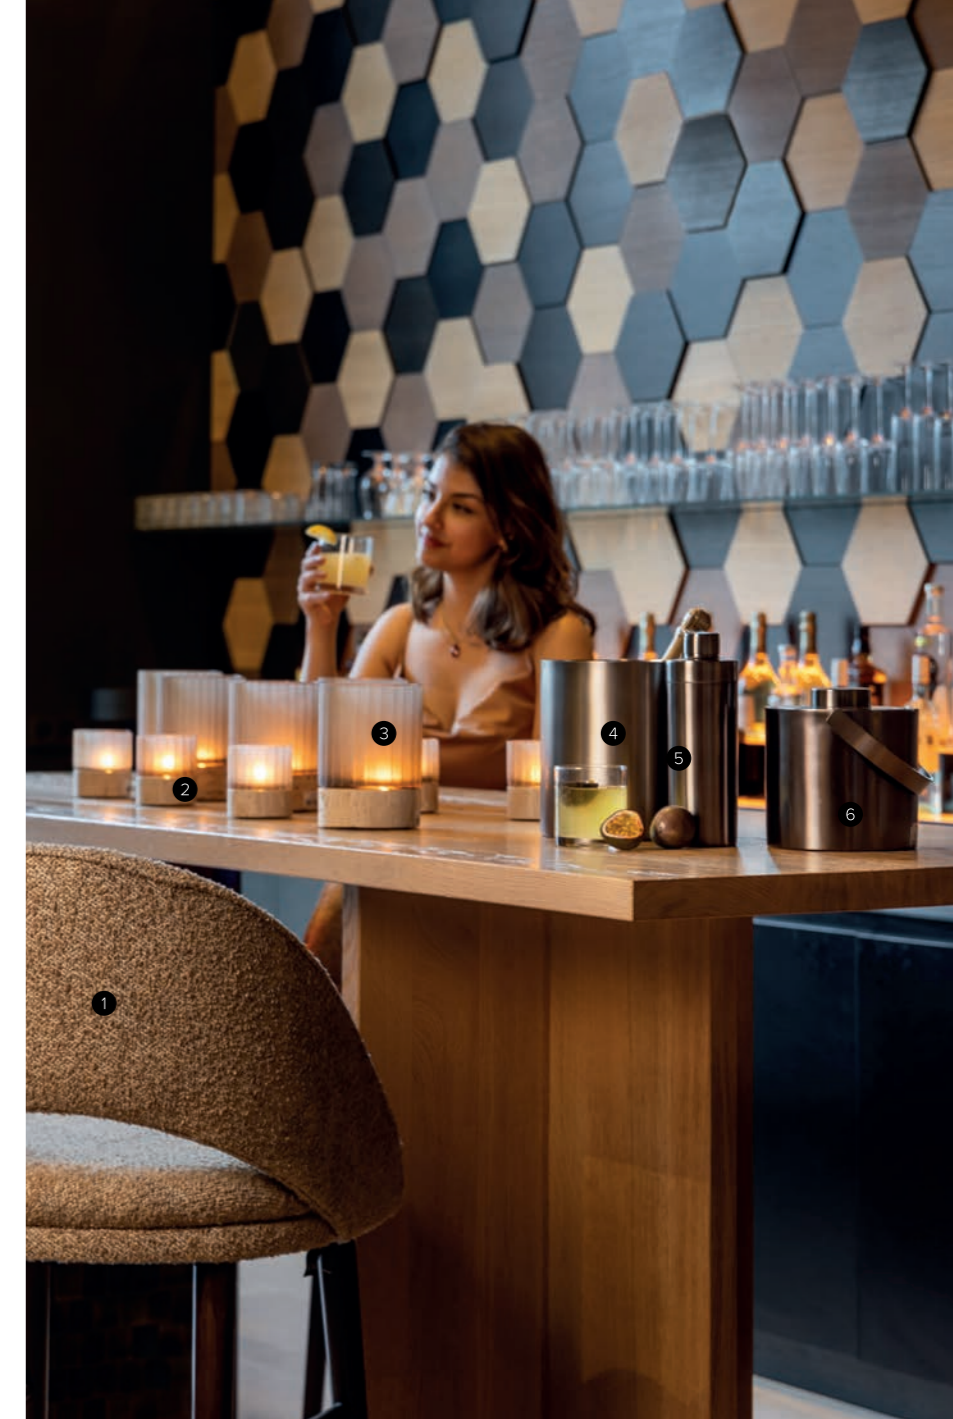

- 1 **BEND bar chair high** / upholstered - philo 04 fabric, beech wood / L64 x W55 x H108 cm / CH5-T1-PHI04
- 2 **YALI hurricane S** / frosted glass, travertine / D7,5 x H8,5 cm / LV3-G11-MIX
- 3 **YALI hurricane M** / frosted glass, travertine / D12,5 x H15,5 cm / LV3-G12-MIX
- 4 **COSMOPOLITAN wine cooler** / stainless steel - brushed / D20,5 x H20 cm / K3-S3-AN
- 5 **COSMOPOLITAN cocktail shaker** / stainless steel - brushed / D8 x H24 cm / K3-S4-AN
- 6 **COSMOPOLITAN ice bucket** / stainless steel - brushed / D16,5 x H17 cm / K3-S5-AN