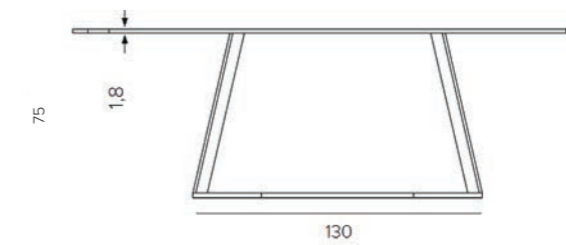

VENETO dining table S
ta1-c1

VENETO dining table M
ta1-c2

VENETO dining table L - extendable
ta1-c3f

VENETO dining table L
ta1-c4f

TECHNICAL SHEETS

tables

TECHNICAL SPECIFICATIONS NAPA + DELPHI TABLES

MDF top and frame with a colored mineral clay finish.