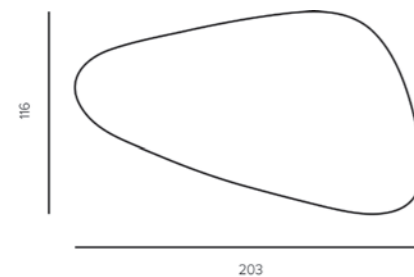

JAVA dining table M
fu7-w2

KAPPA dining table M
ta1-w5