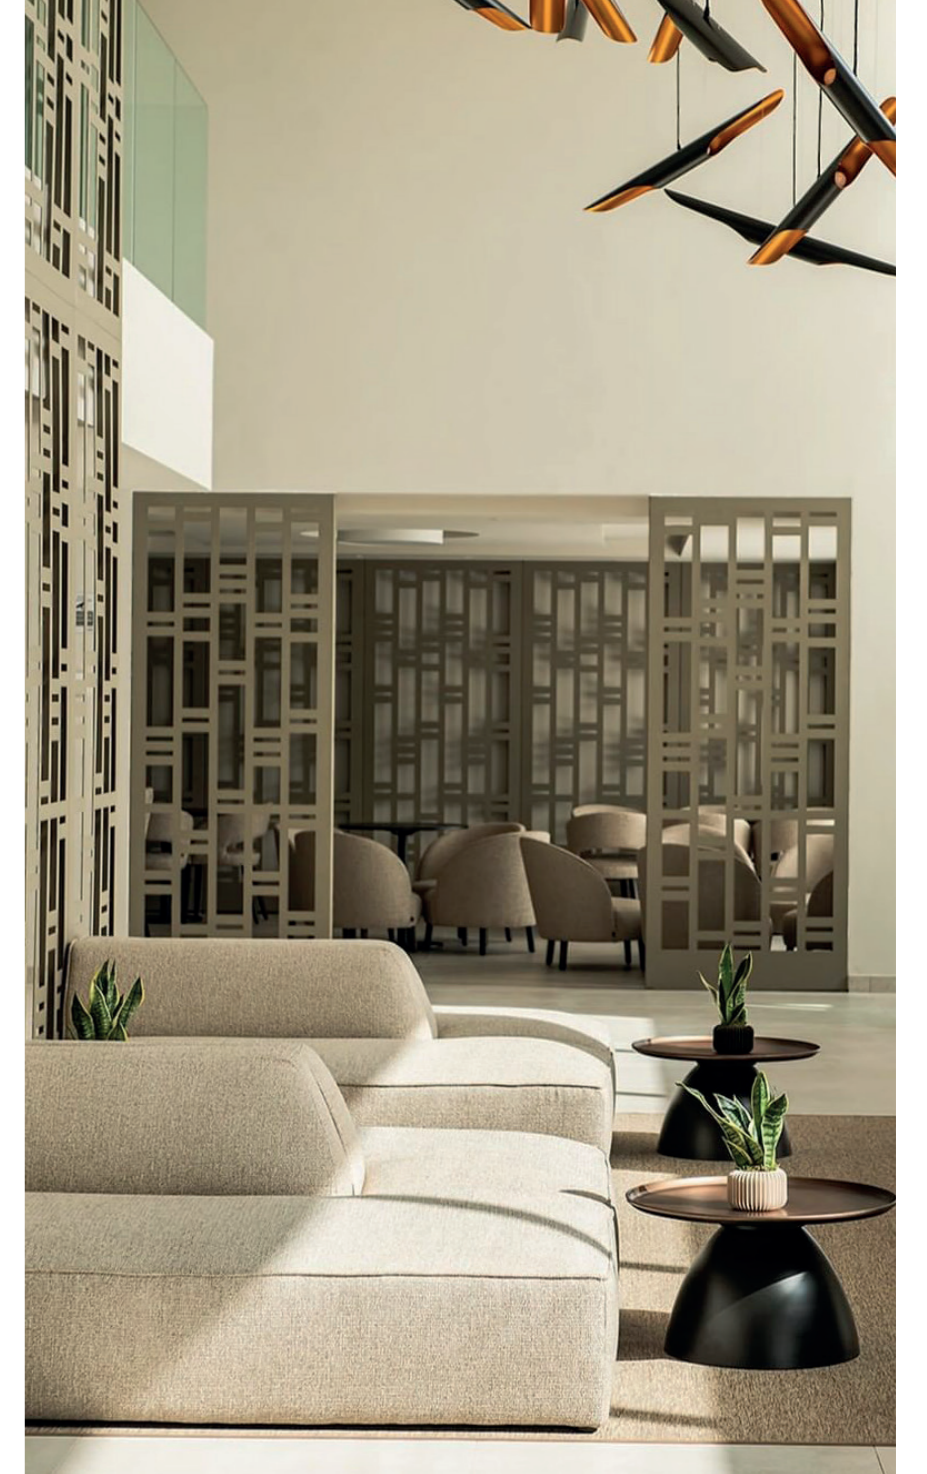

03 | PROJECT DT BY INSUITE

Warm wood elements and neutral upholstery seamlessly blend across the MONZA sofa, BEND chairs, and AYDEN one-seaters, creating a textured and inviting living space. Anchoring it all, the AMMAN dining table is the centerpiece, perfect for extended dinners and refined gatherings.

04 | AMARILLA GOLF RESIDENCES BY VITTORIO SIMONI

Elegance, contemporary design, and leisure in perfect harmony. Located in Santa Cruz de Tenerife you can find luxury stay Amarilla Golf Residences. A unique place for a soothing summer getaway.