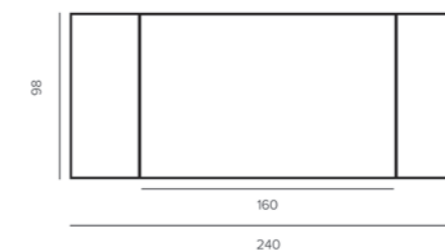

VENETO dining table S
ta1-c1

VENETO dining table M
ta1-c2

VENETO dining table L - extendable
ta1-c3f

VENETO dining table L
ta1-c4f

TECHNICAL SHEETS

tables

TECHNICAL SPECIFICATIONS NAPA + DELPHI TABLES

MDF top and frame with a colored mineral clay finish.