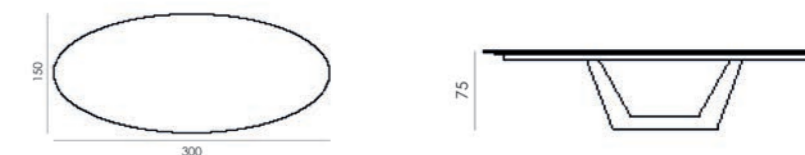

AMMAN dining table *ta1-c6*