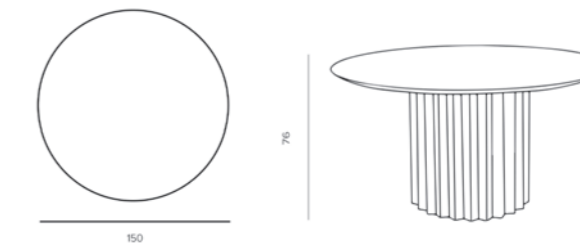

LAYA dining table *ta1-c13*

DELPHI dining table *ta1-c7t*

TECHNICAL SPECIFICATIONS KALMAR DINING TABLE

Botticino marble top in combination with acia wood, laquered base.

KALMAR dining table *ta1-c8s*

TECHNICAL SPECIFICATIONS RAVENNA DINING TABLE