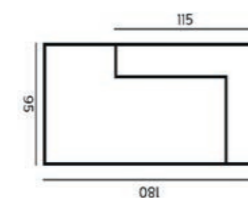

TECHNICAL SPECIFICATIONS CALI CHAISE LONGUE

Inner frame structure: beech and pine wood, chipboard,
polyester wool 150 g/m²
frame using wavy springs
Seat filling: FR Foam: 30 kg/m³
thickness: 60 mm,
wadding 300 g/m²
Back filling: FR Foam: 18 kg/m³
thickness: 70 mm,
wadding 300 g/m²

CALI chaise longue L
cali95180m