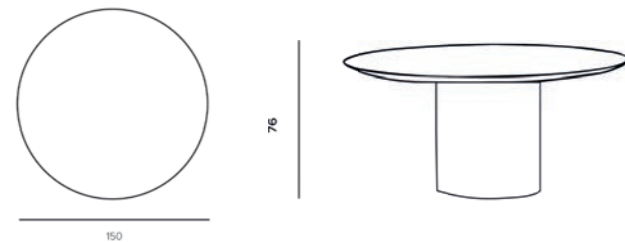

TECHNICAL SHEETS

tables

TECHNICAL SPECIFICATIONS NAPA + DELPHI TABLES

MDF top and frame with a colored mineral clay finish.

LAYA dining table *ta1-c13*