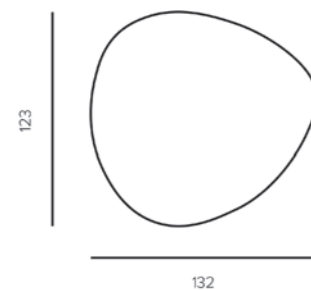

TECHNICAL SHEETS tables

TECHNICAL SPECIFICATIONS JAVA + KAPPA TABLES

Top in MDF with veneer finish combined with a black powdercoated metal frame.

JAVA dining table S
fu7-w1

KAPPA dining table S
ta1-w4