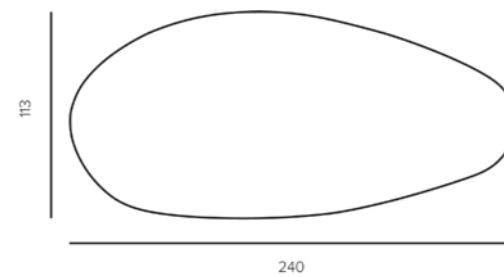

JAVA dining table L
fu7-w3

KAPPA dining table L
ta1-w6